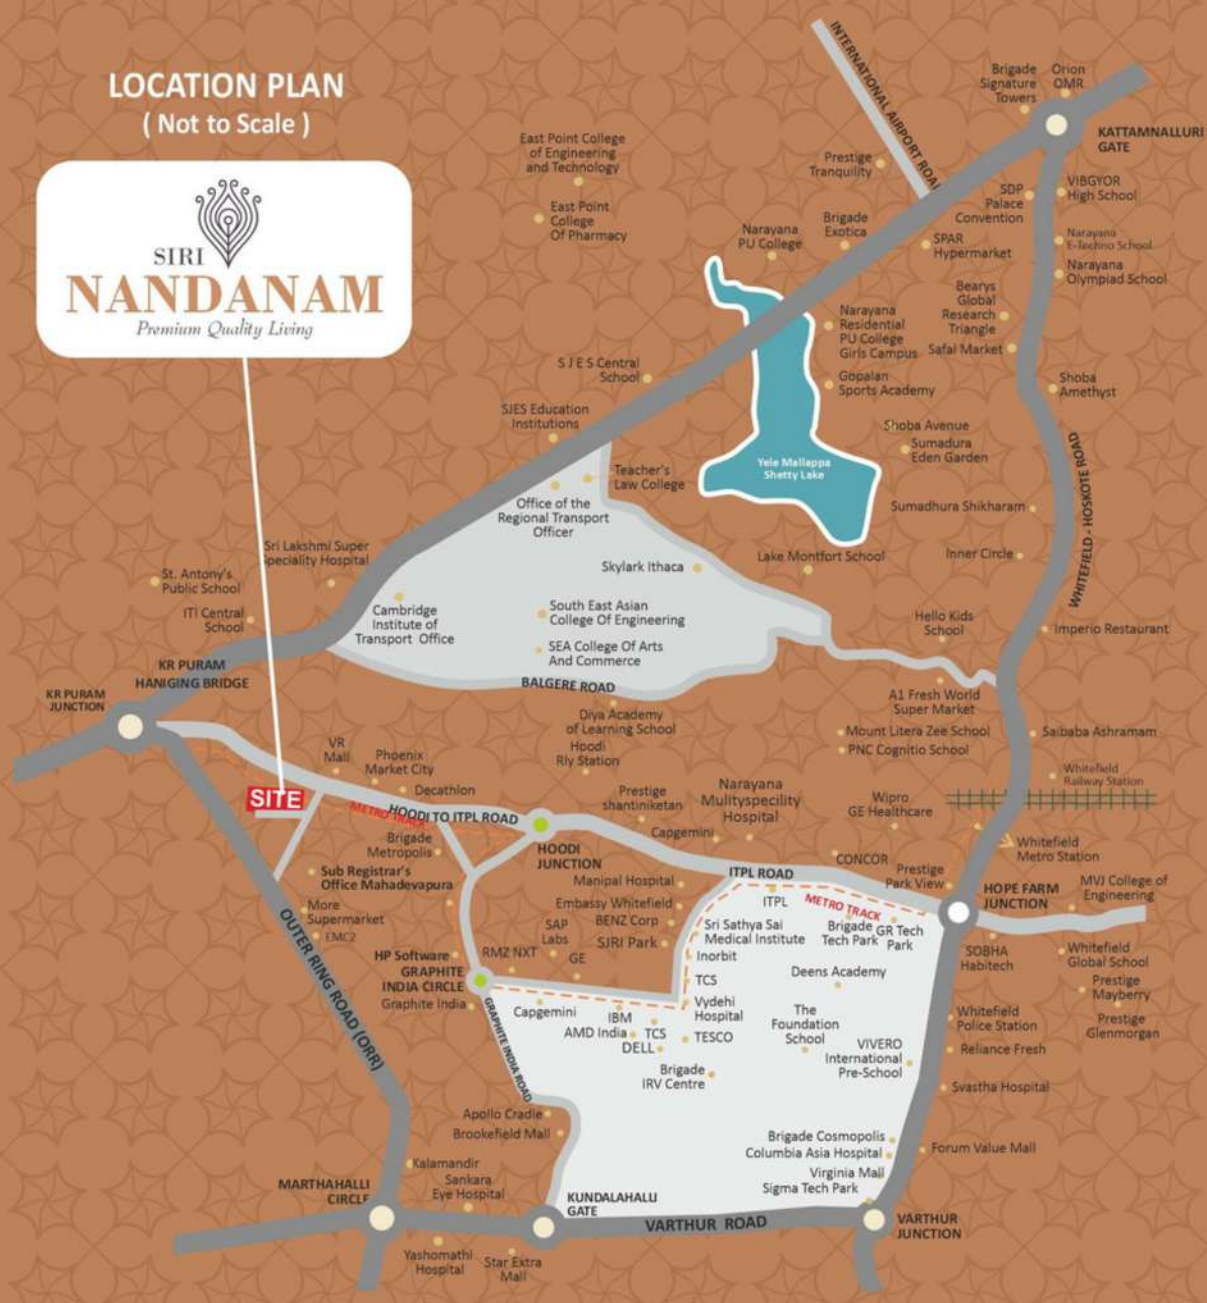

1. **SCHOOLS**
2. + Lake Montfort School
   - + National Public School
   - + Narayana E-Techno School
   - + BLOSSOM International School
   - + Cambridge School
   - + Sri Chaitanya Techno School
   - + The Brigade School
   - + VIBGYOR High School
   - + PNC Cognition School
   - + Mount Litera Zee School
   - + Gopalan International School

1. **COLLEGES**
2. + Silicon City College
   - + Lohit's College of Commerce
   - + East Point group of Colleges
   - + Indo Asian PU women's college
   - + Challa PU & Degree College
   - + St. Anne's Pu College
   - + MVJ College of Engineering
   - + Narayana PU College
   - + SJES College of Managements
   - + Cambridge Institute of Tech.

1. **HOSPITALS**
2. + Satya Sai Orthopedic and Multi-specility Hospital
   - + Manipal Hospital
   - + Narayana Multi-specility Hospital
   - + Cloud Nine
   - + Sri Satya Sai Super-spec. Hospital
   - + Vydehi Hospital
   - + Columbia Asia

1. **SOFTWARE**
2. + EMC²
   - + SAP Labs
   - + Capgemini
   - + SJRI Park
   - + RMZ NXT
   - + Embassy
   - + HP
   - + ITPL
   - + GE
   - + GR Tech Park
   - + IBM
   - + Graphite India
   - + AMD India
   - + TCS
   - + Brigade Tech Park